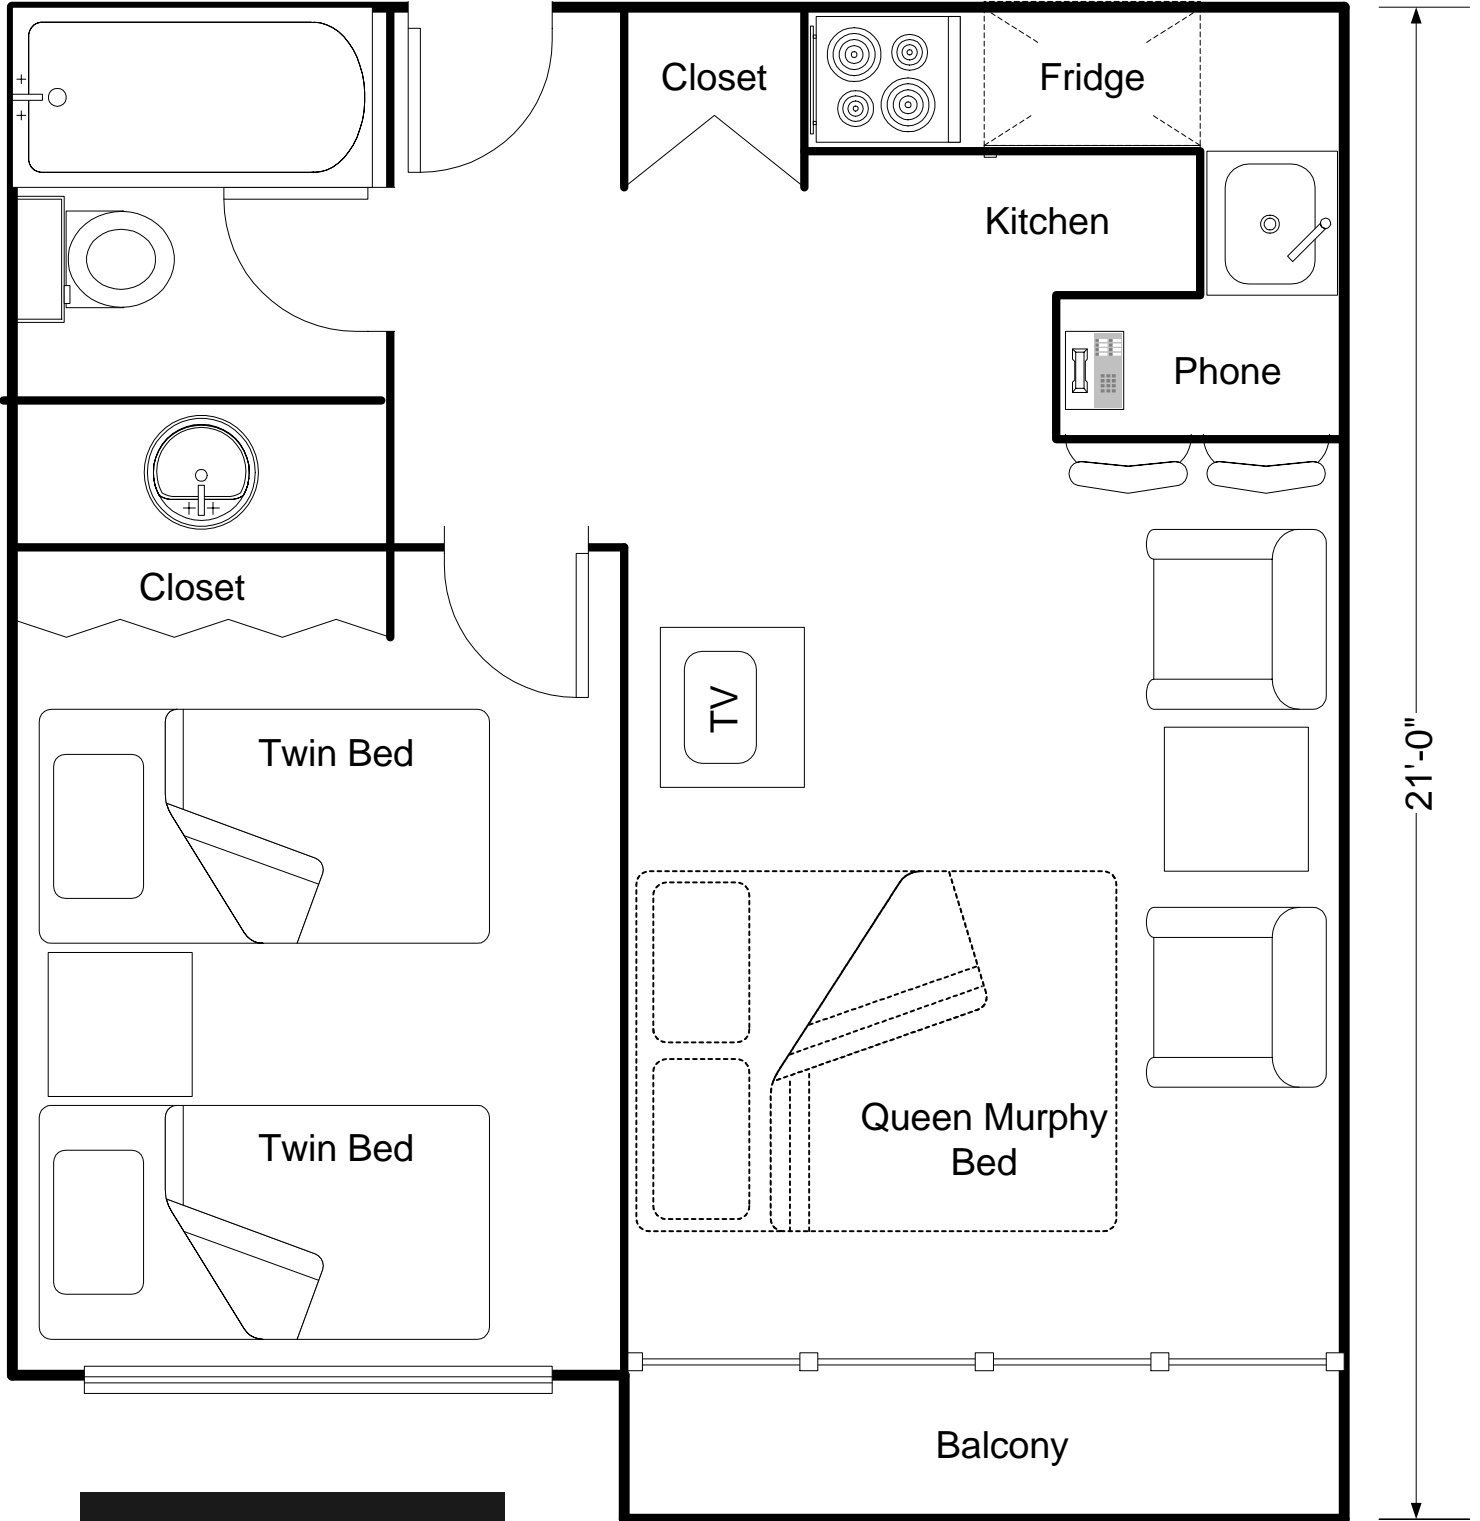

Conferences and Accommodation

at The University of British Columbia
A DIVISION OF HOUSING AND CONFERENCES

WEST COAST SUITES

18'-6"

21'-0"

400 SQUARE FEET